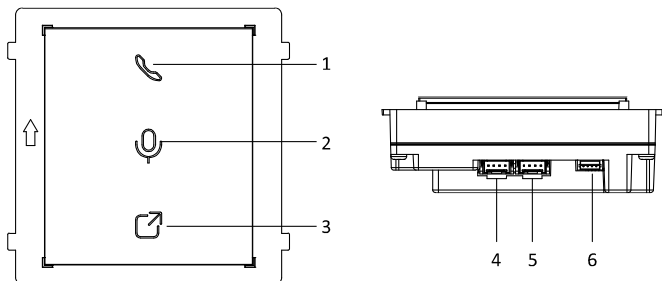

Specification

System parameters	
Processor	Embedded MCU Processor
Interfaces	
Module-connecting	2 (1 input, 1 output)
Debug	1
General	
DIP switch	8
Power supply	12 VDC (powered by the other module)
Power output	12 VDC (powered for the other module)
Power consumption	≤ 2 W
Working temperature	-40° C to +55° C (-40° F to 131° F)
Working humidity	10% to 95%
IP protection level	IP65
Installation	Flush mounting, surface mounting
Dimension	98.5 mm × 100 mm × 33.7 mm (3.87" × 3.95" × 1.33")
Weight	326 g (with packaging) 165 g (without packaging)

Available Model

DS-KD-IN

Appearance and Interface

No.	Description
1	Calling Indicator
2	Two-way Audio Indicator
3	Unlock Indicator
4	Module-connecting Interface (output)
5	Module-connecting Interface (input)
6	Debug Port