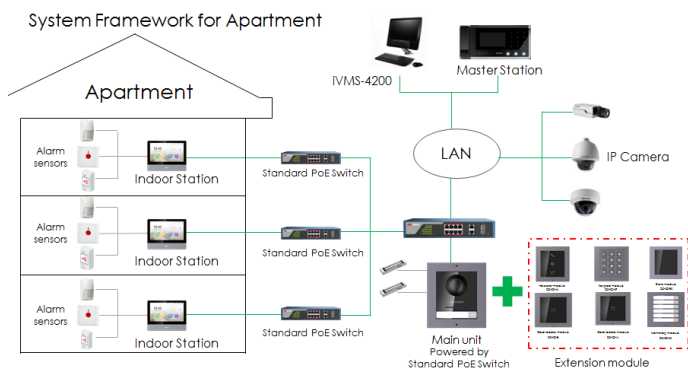

WEEE

2012/19/EU

Key Feature

- Indicates the device status: calling, opening door and two-way audio
- Backlight compensation
- Easy to and extend

Typical Application

Approval

CE-EMC	<ul style="list-style-type: none"> a. EN 55032:2015 b. EN 61000-3-2:2014 c. EN 61000-3-3:2013 d. EN 50130-4:2011 +A1:2014
CE-LVD	EN 60950-1:2006 + A11:2009 + A1:2010 + A12:2011 + A2:2013
CB	IEC 60950-1:2005 (Second Edition) + Am 1:2009 + Am 2:2013
C-TICK(EMC)	AS/NZS CISPR 32:2015
ROHS	2011/65/EU
REACH	Regulation (EC) No 1907/2006

Specification

System parameters	
Processor	Embedded MCU Processor
Interfaces	
Module-connecting	2 (1 input, 1 output)
Debug	1
General	
DIP switch	8
Power supply	12 VDC (powered by the other module)
Power output	12 VDC (powered for the other module)
Power consumption	≤ 2 W
Working temperature	-40° C to +55° C (-40° F to 131° F)
Working humidity	10% to 95%
IP protection level	IP65
Installation	Flush mounting, surface mounting
Dimension	98.5 mm × 100 mm × 33.7 mm (3.87" × 3.95" × 1.33")
Weight	326 g (with packaging) 165 g (without packaging)

Available Model

DS-KD-IN

Appearance and Interface

No.	Description
1	Calling Indicator
2	Two-way Audio Indicator
3	Unlock Indicator
4	Module-connecting Interface (output)
5	Module-connecting Interface (input)
6	Debug Port