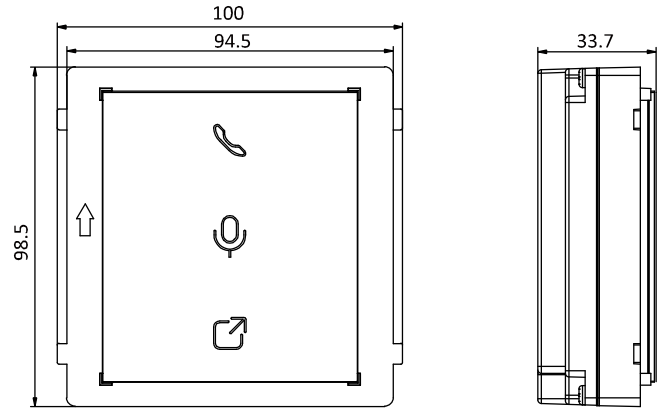

Dimension

Accessory

Optional	
DS-KD-ACF1/Plastic	DS-KD-ACF2/Plastic
DS-KD-ACF3/Plastic	DS-KD-ACW1
DS-KD-ACW2	DS-KD-ACW3